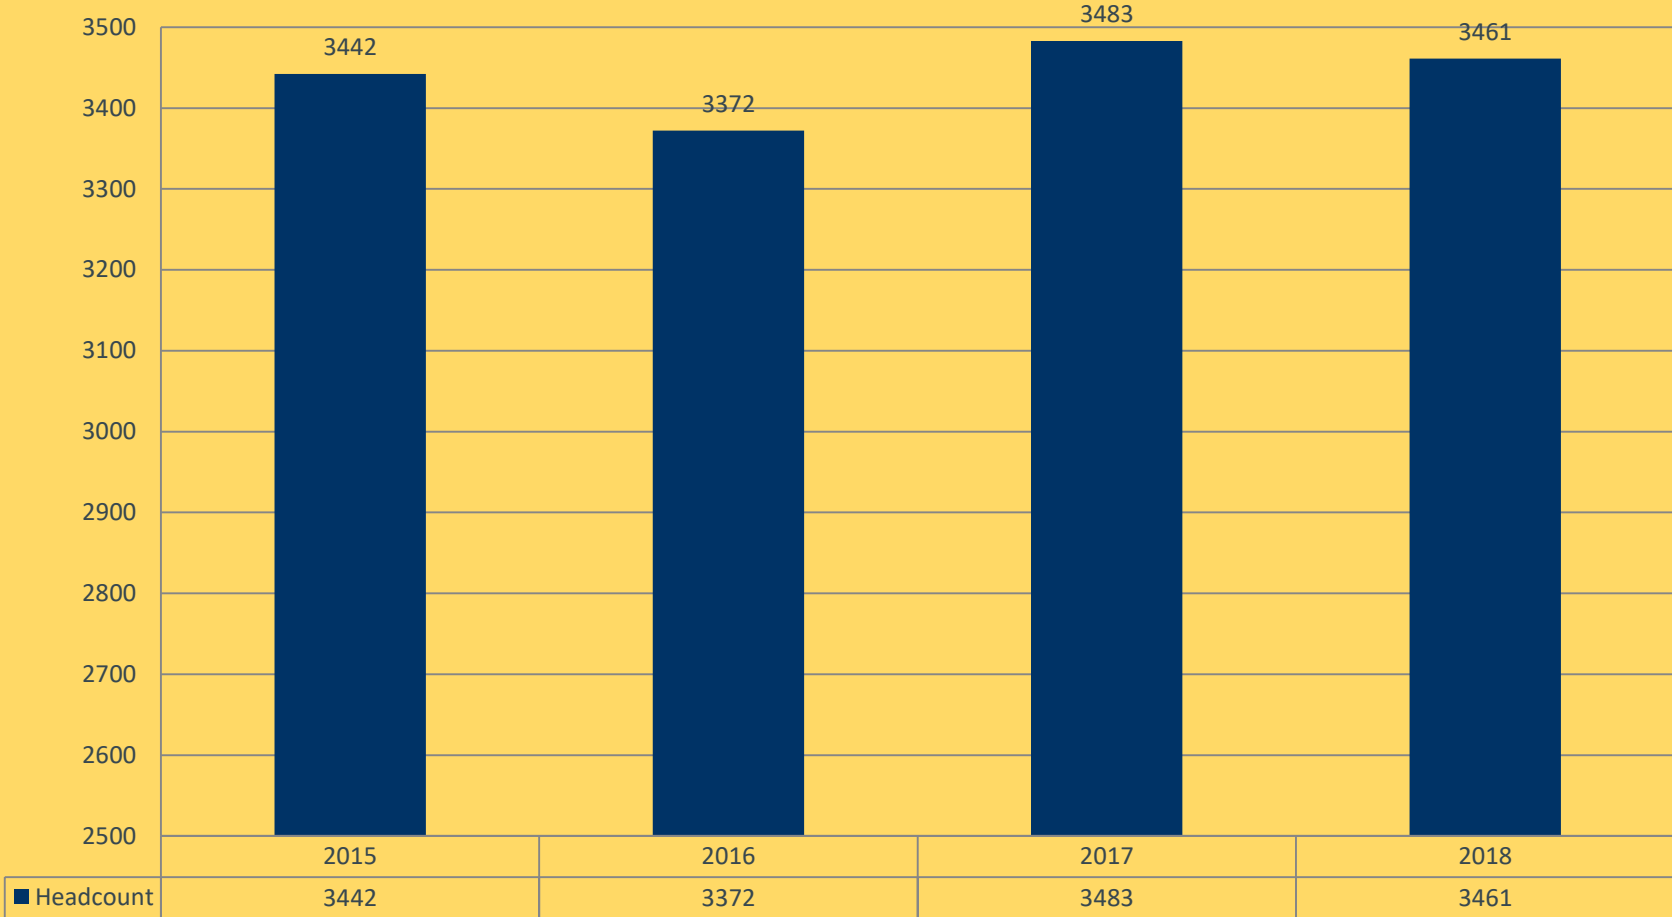

Fall 2018 Enrollment Update

UNCG Today

- Continued growth = 20,106 students
- 5th largest in the state system

Total Enrollment

UNCG Today

Continued growth = 16,598

Undergraduate Enrollment

Graduate Enrollment

New Student Enrollment*

2018 New Undergraduate

Freshmen

- 9,932 applications
- 6,766 total admitted
- 2,979 enrolled

Transfers

- 4,508 transfer applications
- 2,879 total admitted
- 1,913 enrolled

2018 Class

- **Freshmen:** 2,979 - the largest Freshmen class in school history
- Admitted student profile:
 - 3.84 average GPA
 - 1103 average SAT
 - 23 average ACT
- **Transfers:** 1,913 Transfers – second largest in history
- Inaugural Summer Bridge program – 42 students