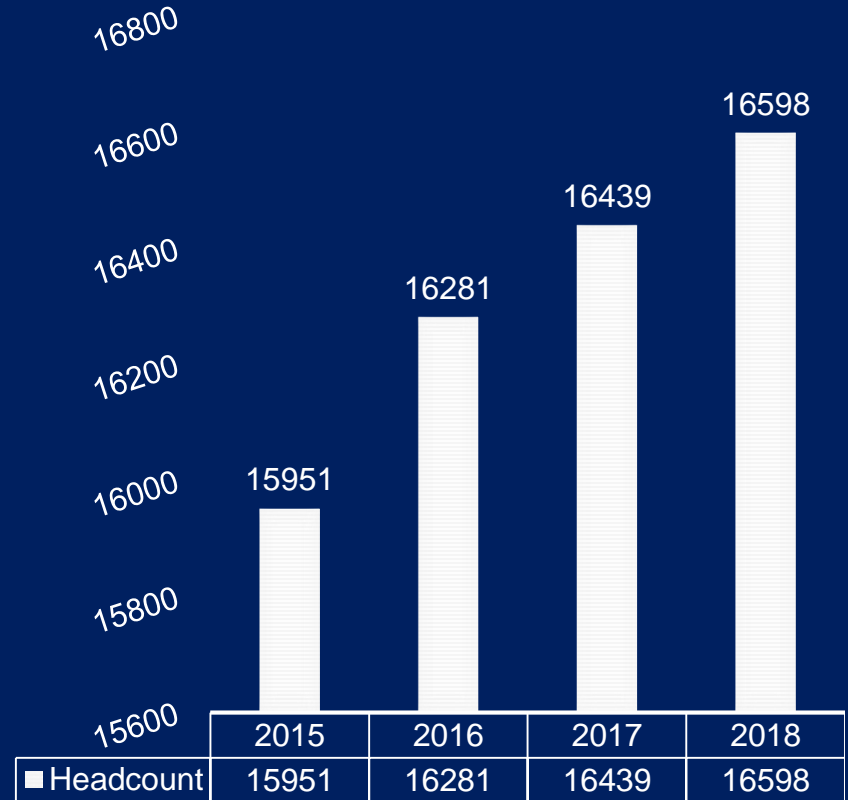

Fall 2018 Enrollment Update

UNCG Today

- Continued growth = 20,106 students
- 5th largest in the state system

Total Enrollment

UNCG Today

Continued growth = 16,598

Undergraduate Enrollment

Graduate Enrollment

New Student Enrollment*

2018 New Undergraduate

Freshmen

- 9,932 applications
- 6,766 total admitted
- 2,979 enrolled

Transfers

- 4,508 transfer applications
- 2,879 total admitted
- 1,913 enrolled

2018 Class

- **Freshmen:** 2,979 - the largest Freshmen class in school history
- Admitted student profile:
 - 3.84 average GPA
 - 1103 average SAT
 - 23 average ACT
- **Transfers:** 1,913 Transfers – second largest in history
- Inaugural Summer Bridge program – 42 students