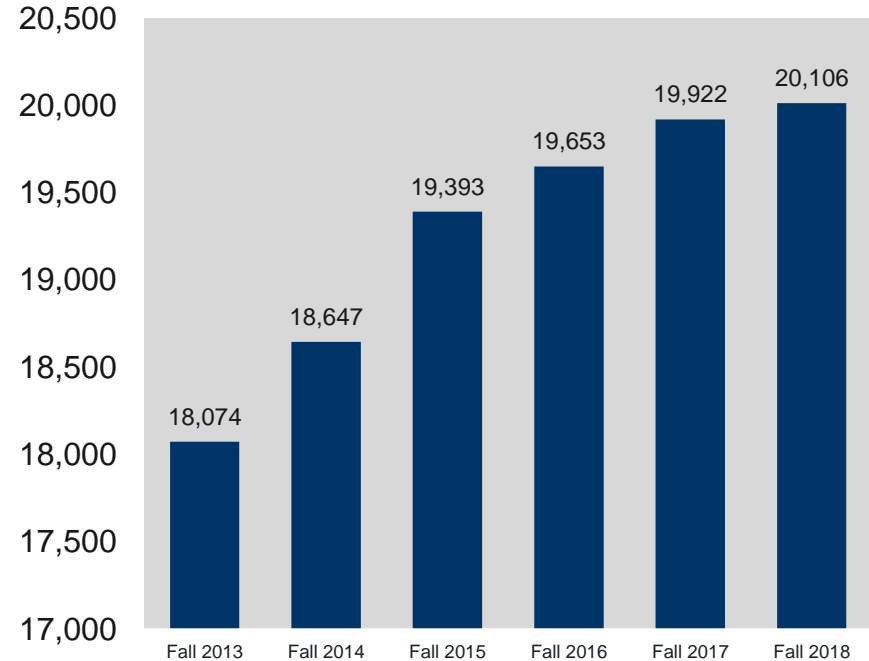

Fall 2018 Enrollment Update

UNCG Today

- Continued growth = 20,106 students
- 5th largest in the state system

Total Enrollment

UNCG Today

Continued growth = 16,598

Undergraduate Enrollment

Graduate Enrollment

New Student Enrollment*

2018 New Undergraduate

Freshmen

- 9,932 applications
- 6,766 total admitted
- 2,979 enrolled

Transfers

- 4,508 transfer applications
- 2,879 total admitted
- 1,913 enrolled

2018 Class

- **Freshmen:** 2,979 - the largest Freshmen class in school history
- Admitted student profile:
 - 3.84 average GPA
 - 1103 average SAT
 - 23 average ACT
- **Transfers:** 1,913 Transfers – second largest in history
- Inaugural Summer Bridge program – 42 students