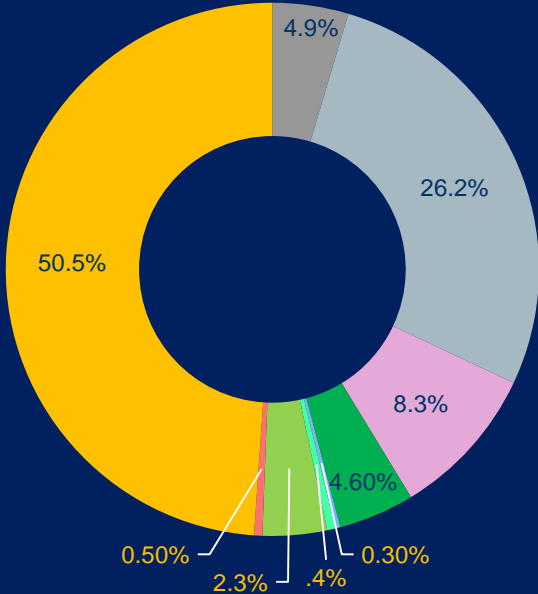

New Student Enrollment*

2018 New Undergraduate

Freshmen

- 9,932 applications
- 6,766 total admitted
- 2,979 enrolled

Transfers

- 4,508 transfer applications
- 2,879 total admitted
- 1,913 enrolled

2018 Class

- **Freshmen:** 2,979 - the largest Freshmen class in school history
- Admitted student profile:
 - 3.84 average GPA
 - 1103 average SAT
 - 23 average ACT
- **Transfers:** 1,913 Transfers – second largest in history
- Inaugural Summer Bridge program – 42 students

UNCG Today

Gender

■ Female ■ Male

Ethnicity

■ Asian ■ Black ■ Hispanic
■ Multiracial ■ Hawaiian/Other Island ■ Native Am./Alaskan
■ Non Resident ■ Unknown ■ White

We are among the most diverse in the state system.