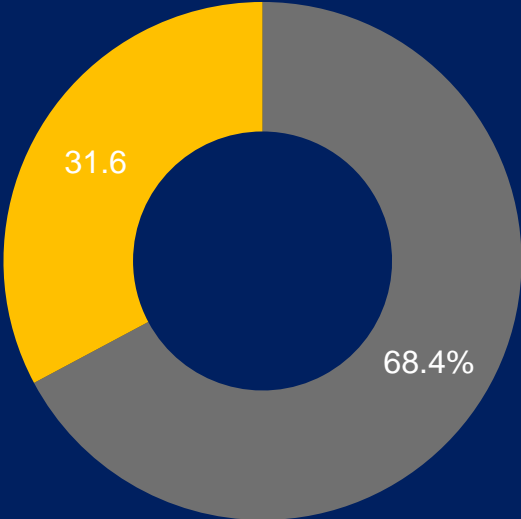

UNCG Today

Gender

■ Female ■ Male